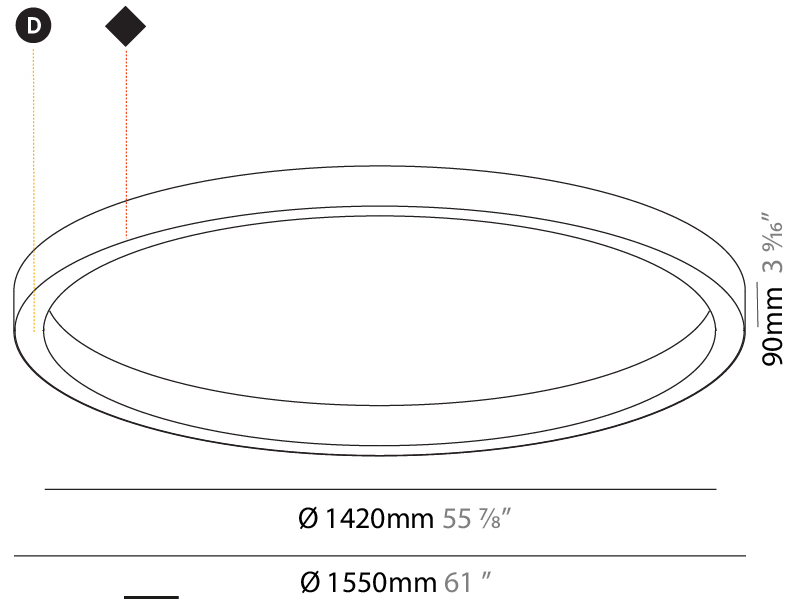

1. To build a product code in our configurator select the specify button on the base model # product page
2. To build a manual product code on this datasheet choose from the options listed below in blue font and add the suffix to the base model #

GENERAL

Series: Glorious
Subseries: Glorious Slim
Brand: Prolicht
Division: Architectural
Mounting Type: Surface
Mounting Location: Ceiling
Subcategory: Ambient

PHYSICAL

Shape: Round
Diameter (mm): 1550
Diameter (in): 61
Height (mm): 90
Height (in): 3 9/16
Light Distribution: Direct
Weight (kg): 13.709
Weight (lbs): 30.16
Diffuser: PMMA - Opal or Micro-Prism
Fixture Finish: SSR / BKV / CWI / CRY / HAB / UFT / ITA / RUA / FTG / MYG / LOD / PUS / FRO / FUP / KIA / POP / BLS / SPG / MEY / GOH / GUM / CHC / COM / ABZ / JAG / OBR / MOS / ROR
Fixture Material: Aluminum

ELECTRICAL

Lamp Type: LED (Zhaga Standard)
Input Wattage (W): 112
Total Output Wattage (W): 96
Dimming: Tri-Mode (Non-Dimming and Phase Dimming (120Vac only) and 0-10V Dimming)
Driver Included: Yes
Driver Location: Integrated
Driver Type: Constant Current - Universal
Driver Class: Class 2
Input Voltage (V): 120 - 277
Constant Current (MA): 350

LED

Color Temperature (°K): 3000 / 3500 / 4000
Max. Delivered Lumen (lm): 13580 / 13857 / 14140
CRI: >80 CRI
Efficiency (%): 88.4
Lamp Life (hrs): 50000

OPTICAL

RATINGS AND CERTIFICATIONS

Certified By: Certified for North American Standards
IP rating: IP20